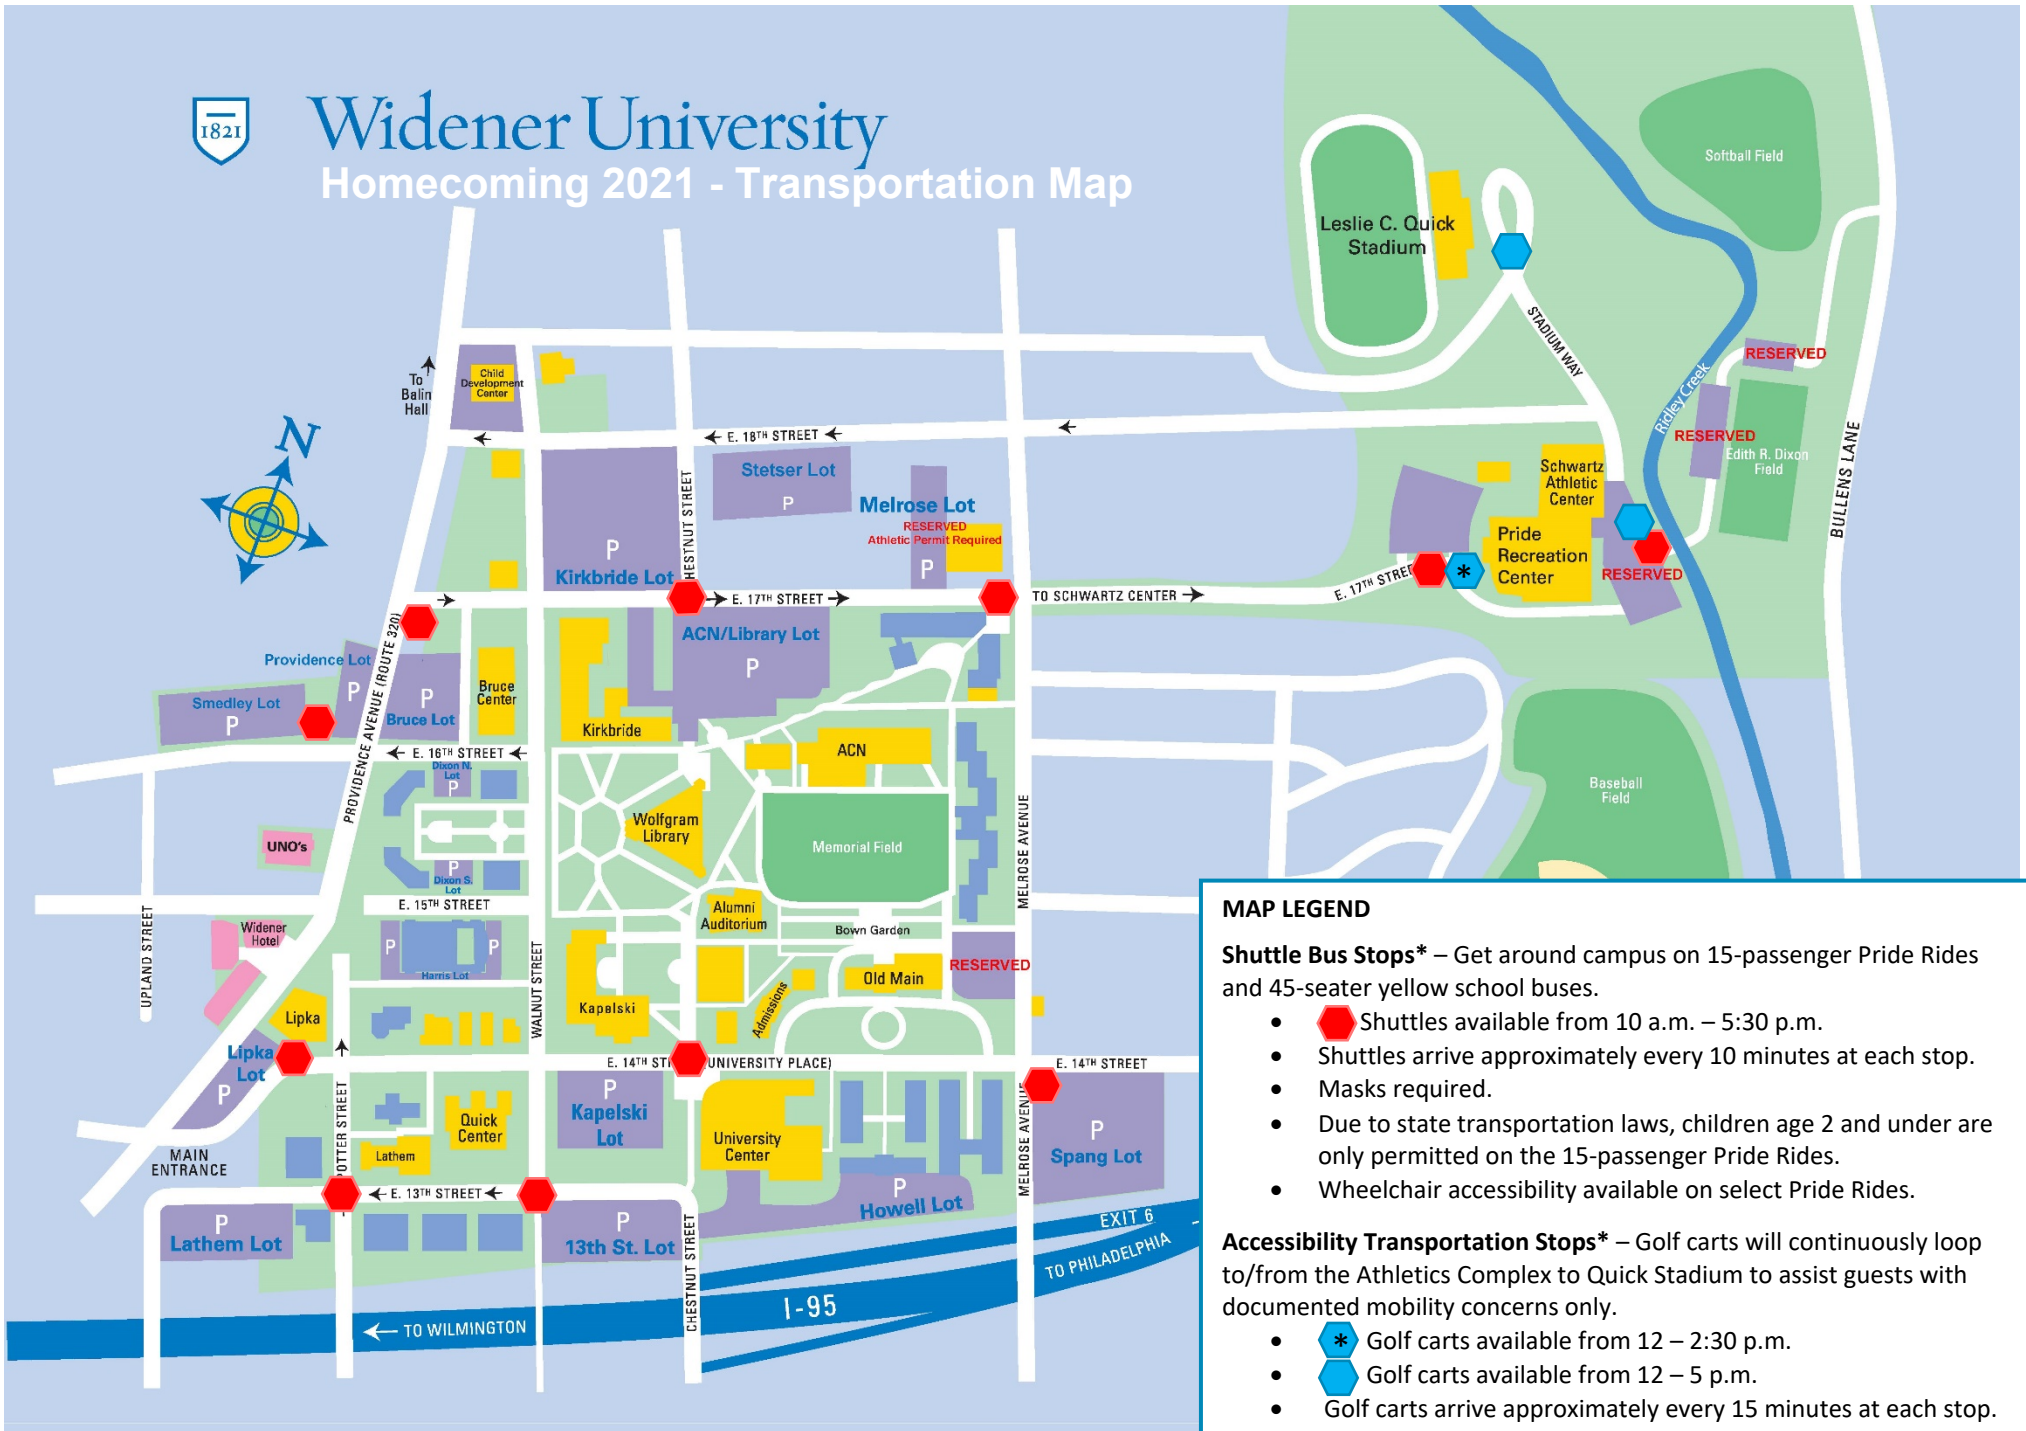

Widener University

Homecoming 2021 - Transportation Map

MAP LEGEND

Shuttle Bus Stops* – Get around campus on 15-passenger Pride Rides and 45-seater yellow school buses.

- Shuttles available from 10 a.m. – 5:30 p.m.
- Shuttles arrive approximately every 10 minutes at each stop.
- Masks required.
- Due to state transportation laws, children age 2 and under are only permitted on the 15-passenger Pride Rides.
- Wheelchair accessibility available on select Pride Rides.

Accessibility Transportation Stops* – Golf carts will continuously loop to/from the Athletics Complex to Quick Stadium to assist guests with documented mobility concerns only.

- Golf carts available from 12 – 2:30 p.m.
- Golf carts available from 12 – 5 p.m.
- Golf carts arrive approximately every 15 minutes at each stop.

*Schedule and stop locations subject to change without notice.